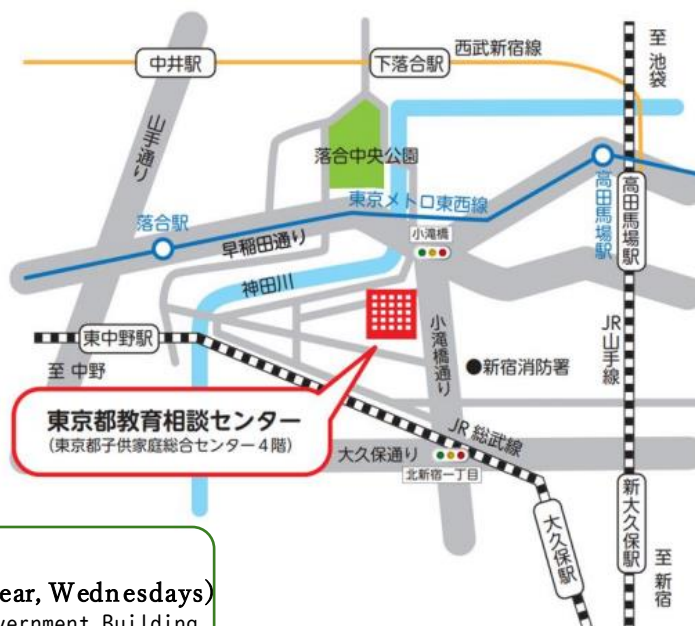

High school promotion, career path, admission consultation

Information of visiting our office for consultation

At the Tokyo Metropolitan Educational Counseling Center, we provide advice on advancing to a metropolitan high school, transferring schools, transferring students, and what to do after leaving school during term of learning. Our specialized consultants provide face-to-face consultations. While asking about the current situation and future hopes, we will look at distinctive metropolitan high schools, etc. I would like to inform you about that its not mandatory that only the parents can visit but also possible to have third-party consultations with your child. Please feel free to use it.

Advance reservation is required

Location: : Tokyo Education Consultation
Center 4-6-1 Kita-Shinjuku,
Shinjuku-ku Tokyo
Children and Family
integration Center,4F

Time: : Weekdays 9:00 a.m. ~ 5:00 p.m.
(Final consultation start time: 4:00 p.m.)

Application: 03-3360-4175
Monday through Saturday:
9:00 a.m. ~ 5:00 p.m.

Tachikawa Branch – Visiting Support

4-6-3 Nishiki-cho, Tachikawa City (16 times/year, Wednesdays)
Tokyo Metropolitan Government Tachikawa Joint Government Building

September 5

September 19

October 3

October 24

November 7

November 14

November 21

December 5